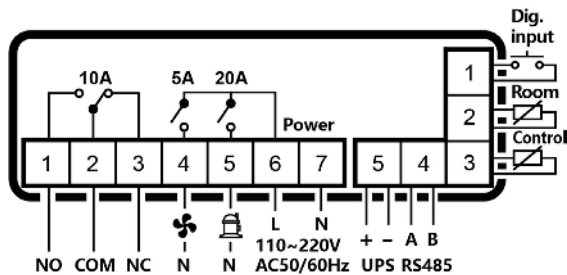

Controller wiring diagram MEC-183

Title: Wiring diagram for PRE 490 US

Oddesundvej 39
6715 Esbjerg N, Denmark
Tel.: +45 7020 0328
www.arctiko.com

Drawing no.:	5086129	Revision:	01
Drawing (initials):	DS	Date:	20/06/2023
Approval:			