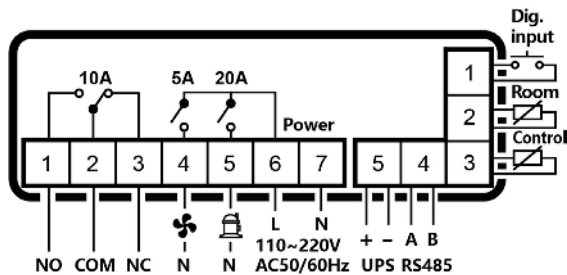

Controller wiring diagram MEC-183

Title: Wiring diagram for PRE 380 US

Oddesundvej 39
6715 Esbjerg N, Denmark
Tel.: +45 7020 0328
www.arctiko.com

Drawing no.:	5086128	Revision:	01
Drawing (initials):	DS	Date:	20/06/2023
Approval:			