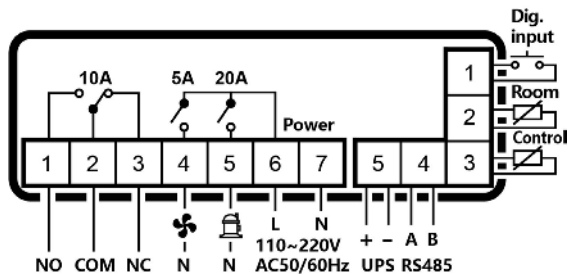

Controller wiring diagram MEC-183

Title: Wiring diagram for PRE 125 US

Oddesundvej 39
6715 Esbjerg N, Denmark
Tel.: +45 7020 0328
www.arctiko.com

Drawing no.:	5086126	Revision:	01
Drawing (initials):	DS	Date:	20/06/2023
Approval:			