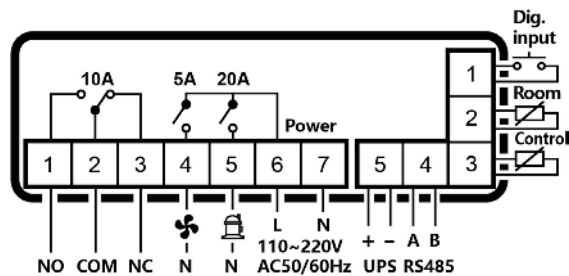

Controller wiring diagram MEC-183

Title: Wiring diagram for LRE 125

Oddesundvej 39  
6715 Esbjerg N, Denmark  
Tel.: +45 7020 0328  
www.arctiko.com

|                     |         |           |            |
|---------------------|---------|-----------|------------|
| Drawing no.:        | 5086131 | Revision: | 01         |
| Drawing (initials): | DS      | Date:     | 20/06/2023 |