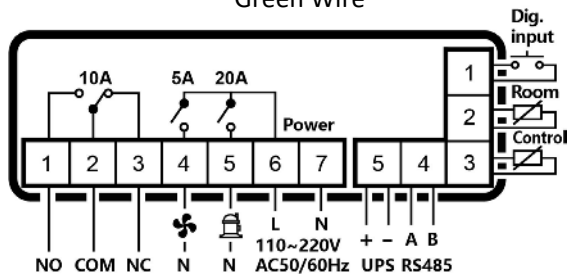

Controller wiring diagram MEC-183

Title: Wiring diagram for LFE 60 US

Oddesundvej 39
6715 Esbjerg N, Denmark
Tel.: +45 7020 0328
www.arctiko.com

Drawing no.:	5086145	Revision:	01
Drawing (initials):	DS	Date:	20/06/2023
Approval:			