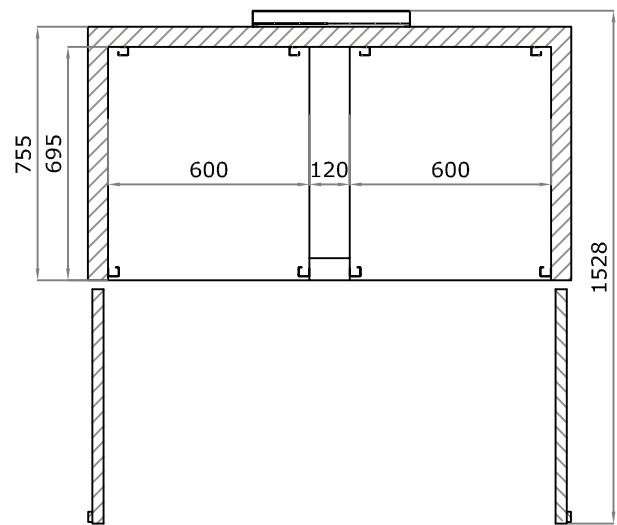

A-A

Delivered with 10 drawers.  
 Material: Stainless steel.  
 Max load each drawers 20kg.