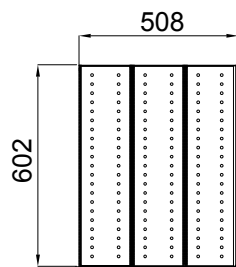

A-A

Delivered with 10 drawers.  
 Material: Stainless steel.  
 Max load each drawers 20kg.