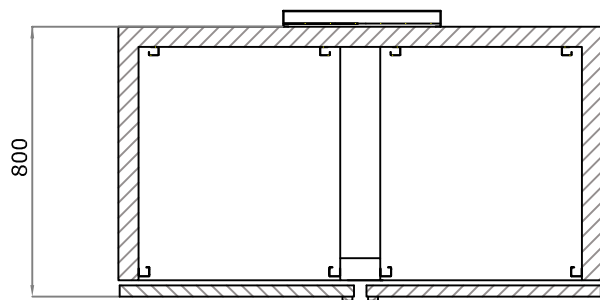

A-A

Delivered with 10 drawers.  
 Material: Stainless steel.  
 Max load each drawers 20kg.