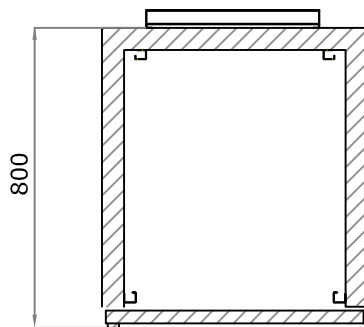

A-A

Delivered with 5 drawers.
Material: Stainless steel.
Max load each drawers 20kg.