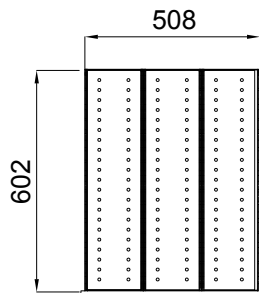

A-A

Delivered with 5 drawers.
Material: Stainless steel.
Max load each drawers 20kg.