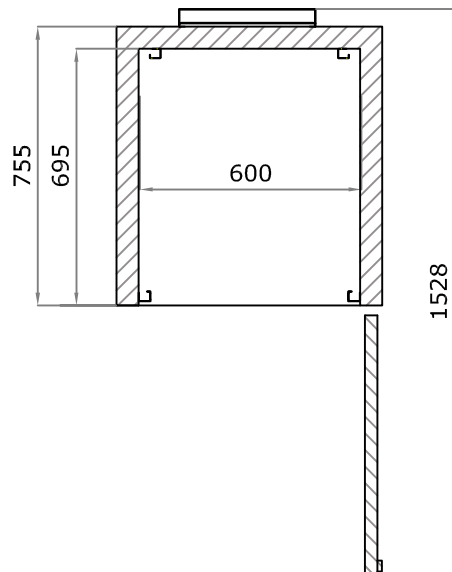

A-A

Delivered with 5 drawers.
Material: Stainless steel.
Max load each drawers 20kg.