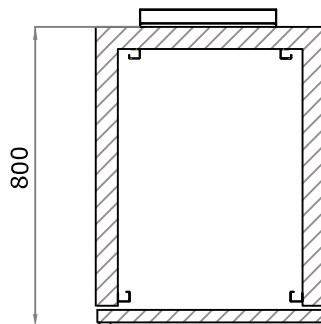

A-A

Delivered with 5 drawers.  
 Material: Stainless steel.  
 Max load each drawers 20kg.