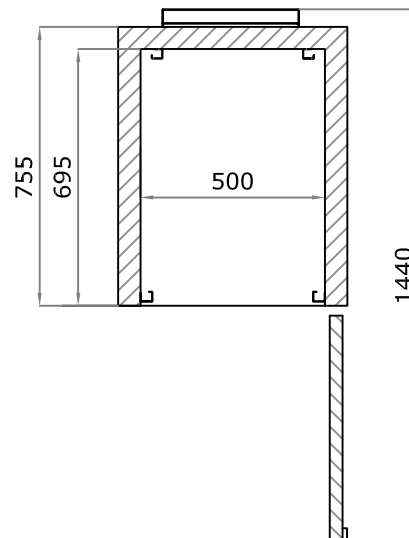

A-A

Delivered with 5 drawers.  
 Material: Stainless steel.  
 Max load each drawers 20kg.