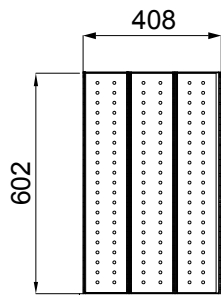

A-A

Delivered with 5 drawers.  
 Material: Stainless steel.  
 Max load each drawers 20kg.