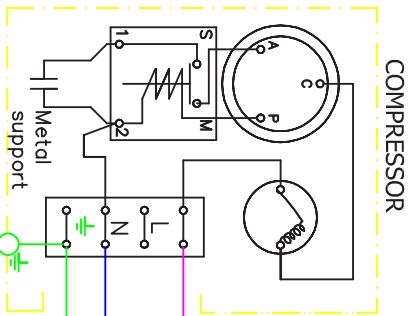

EVAPORATOR HEATER

EVAPORATOR FANS

COMPRESSOR

CONDENSER FANS

GECO MG214-01

GECO SG214.01

230V 50Hz (115V 60Hz The special version)

SAFETY MAIN CONTACT