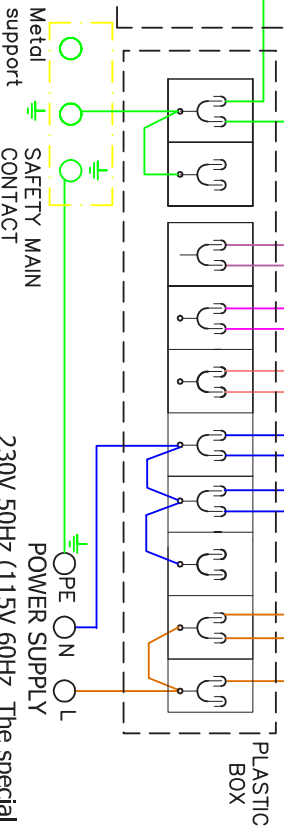

EVAPORATOR HEATER

EVAPORATOR FANS

COMPRESSOR

CONDENSER FANS

GECO MG214-01

GECO SG214.01

230V 50Hz (115V 60Hz The special version)

SAFETY MAIN CONTACT