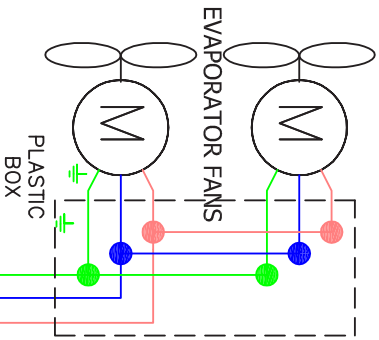

EVAPORATOR HEATER

EVAPORATOR FANS

COMPRESSOR

CONDENSER FANS

GECO MG214-01

GECO SG214.01

230V 50Hz (115V 60Hz The special version)

SAFETY MAIN CONTACT